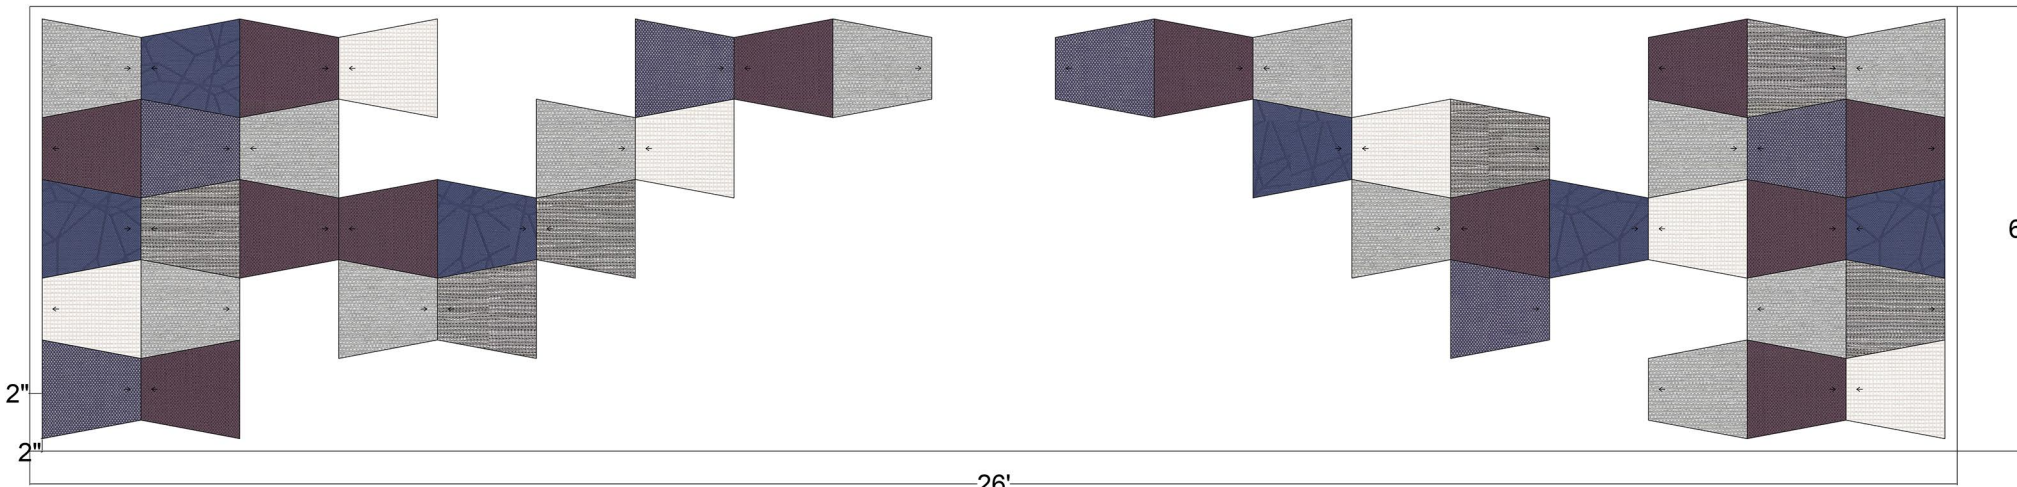

INSTANT ARTFORM

SHAPE: Waveline

SIZE: Medium

SUBSTRATE: Quiet-Core

TOTAL PANELS: 48

TOTAL BOXES: 8

6 Panels / 1 Box

12 Panels / 2 Box

12 Panels / 2 Boxes

6 Panels / 1 Box

6 Panels / 1 Box

6 Panels / 1 Box

WALL: 156 SQ FT

6'

26'

2"